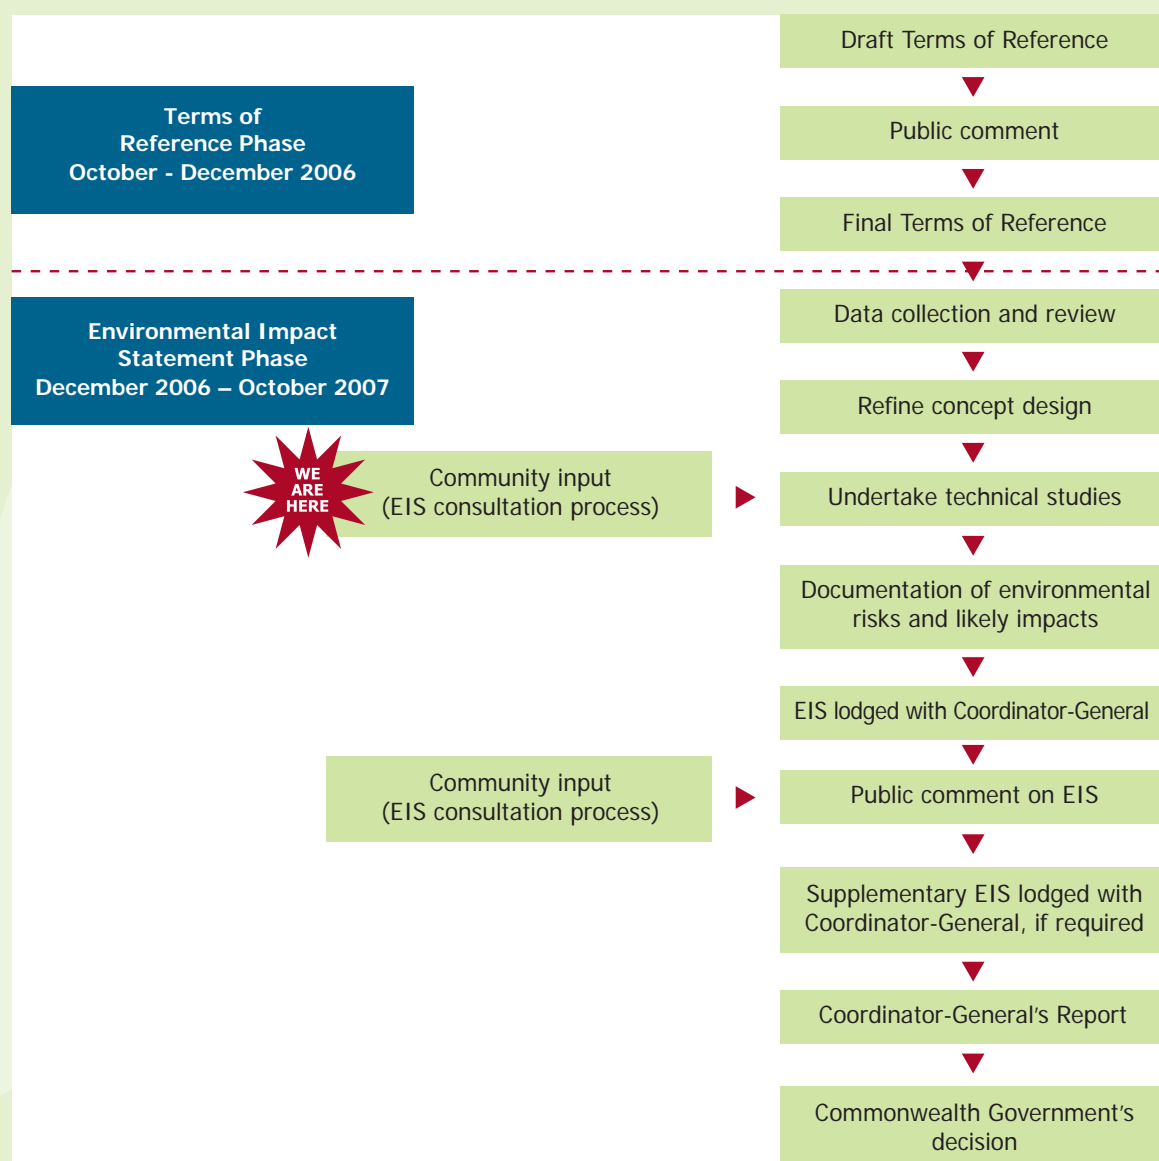

Community engagement during EIS process

Northeast Business Park Pty Ltd proposes to involve the community in the Northeast Business Park from the outset. Consultation is planned to seek input on EIS issues and the proponent will keep the community informed of progress.

Almost 1,200 members of the community, businesses, organisations and elected representatives have participated to date, and opportunities for further involvement continue to be open.

To find out more:

Visit the project website at www.northeastbusinesspark.com or contact the project team by: